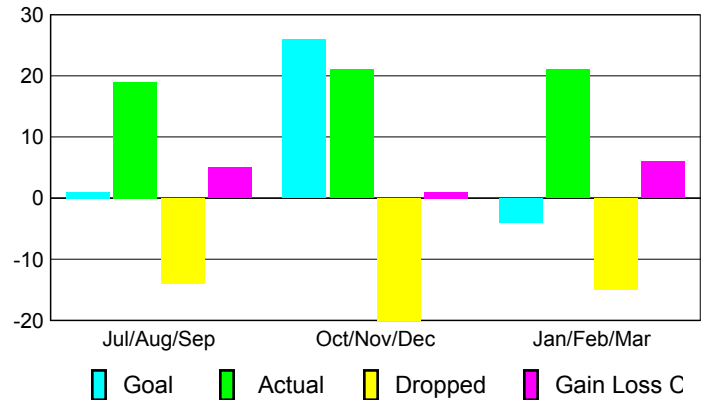

Membership Results 2009-2010

Goal, New, Dropped, Gain/Loss