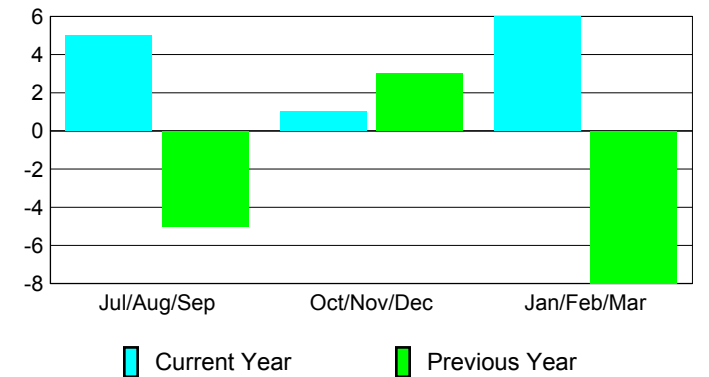

Membership Results
2009-2010

Membership
2008-2009

Month	Net Memb Goal	Actual New Memb	Actual Dropped Memb	Gain/Loss of Memb	Gain/Loss of Memb
Jul/Aug/Sep	1	19	-14	5	-5
Oct/Nov/Dec	26	21	-20	1	3
Jan/Feb/Mar	-4	21	-15	6	-8
Totals	23	61	-49	12	-10

Membership Results 2009-2010

Goal, New, Dropped, Gain/Loss

Comparison of Membership Gain/Loss

Current Year Compared to the Previous Year

Gender Comparison 2009-2010